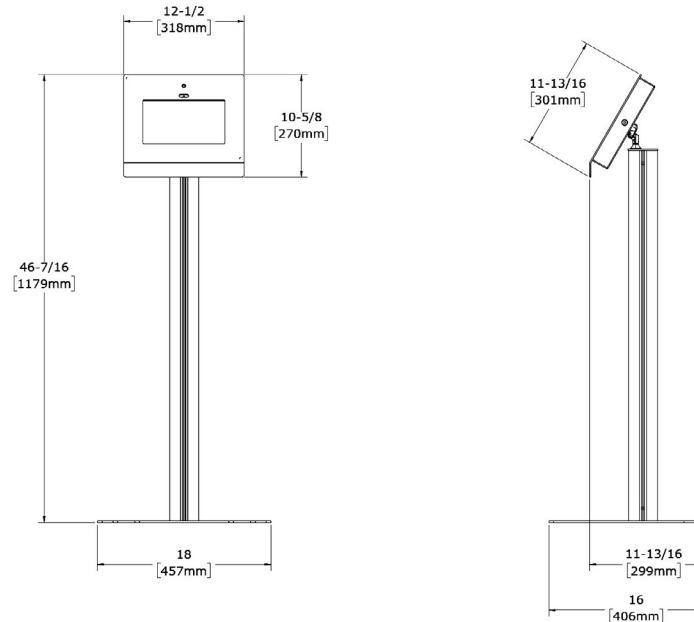

- Temperature Accuracy within 0.5° F
- User-Friendly and Easy to Install
- Fast Results in approximately 1 second

## OPTR-K TECHNICAL SPECIFICATIONS

INFRARED TEMPERATURE SENSOR	
Temperature Check Distance	12" to 18" (0.30m-0.46m)
Temperature Check Range	86°F to 113°F (30°C-45°C)
Temperature Check Error	Within 0.5°F (0.3°C) @1HZ
Power Consumption	120V 15A Wall Outlet
OS	Android 7.1
CONNECTIVITY	
Ethernet	10/100 LAN
Wi-Fi	801.11 b/g/n 2.4GHz & 5GHz
I/O	1x RJ45; 1x USB; 1x Micro-USB; 1x3.5mm Audio
HDMI Port	1
Optional I/O	2 Relay Output
Front Facing Camera	2MP Fixed Focus - For user guidance only
ENVIRONMENTAL LINKS	
Operating Temp & Humidity	32°F - 104°F (0°C-40°C) & 20%-80%
DIMENSIONS	
Kiosk (OPTR-K) W"xH"xD" (mm)	Kiosk- 18x46.5x16 (457x1171x406); Screen 12x10 (304x254)
Kiosk (OPTR-K) Weight lbs (kg)	25 lbs (11.34 kg)