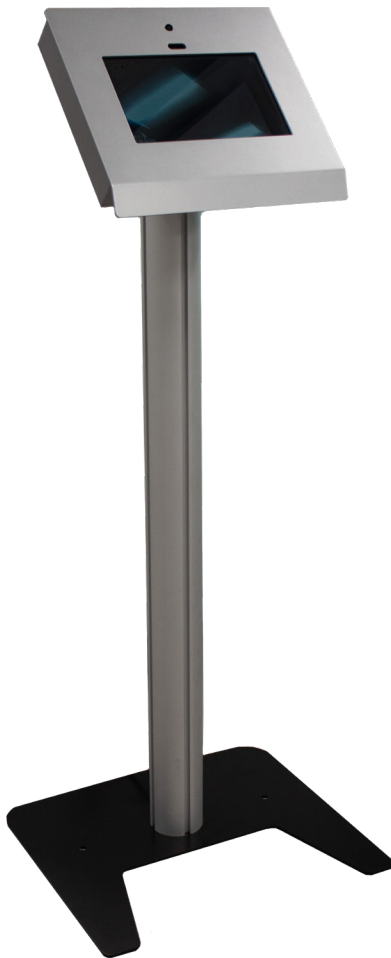

# OPTR™ KIOSK

## PRODUCT DATA SHEET

---

Model: OPTR-K

## OPTR-K

### ORION PRE-ENTRY TEMPERATURE READER KIOSK

The Orion Pre-Entry Temperature Reader was developed to quickly and accurately verify the temperature of individuals attempting to enter your premises. Immediate temperature results and programmable alerts are provided for decision making personnel.