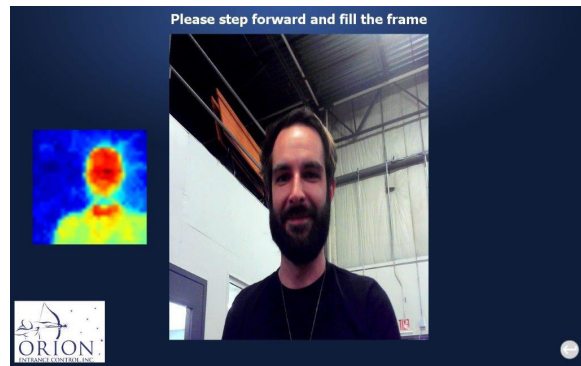

## Orion Pre-Entry Temperature Reader Kiosk

The Orion Pre-Entry Temperature Reader was developed to quickly and accurately verify the temperature of individuals attempting to enter your premises. Immediate temperature results and programmable alerts are provided for decision making personnel.

## Orion Pre-Entry Temperature Reader Kiosk