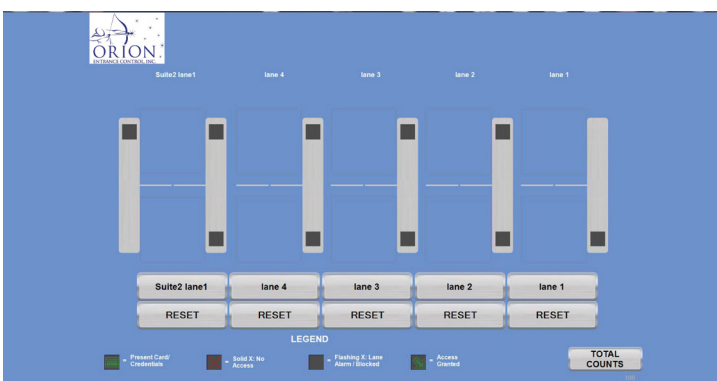

Product Data Sheet

IRLC-SW Infinity Remote Lane Control-Software

The Orion Entrance Control SpeedLane™ turnstiles are enhanced by incorporating the Infinity Remote Lane Control™ (IRLC) software. The IRLC is a user-friendly lane control software that is intuitive and offers an array of support for end users and integrators.

Orion’s Infinity Remote Lane Control software offers a robust set of features, including advanced alarm type display, technical service tools, lane beam status, I/O status, and on-the-fly volume adjustment.

Infinity Remote Lane Control software maximizes the performance of your Orion SpeedLane turnstile project and can be managed on your PC.

The colors presented herein are illustrative only. Orion Entrance Control, Inc., reserves the right to change product specifications without prior notice.