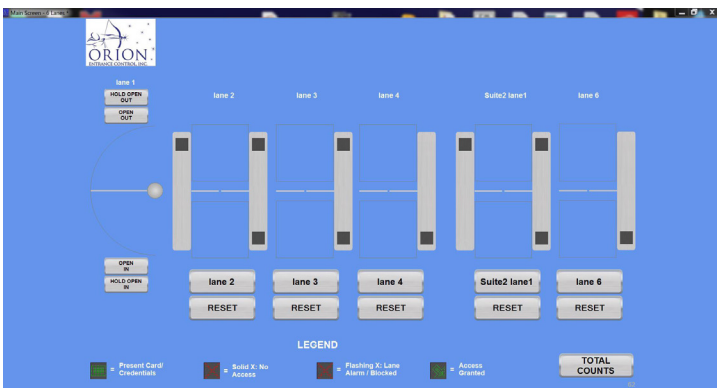

Product Data Sheet

IRLC-SW Infinity Remote Lane Control-Software

The Orion Entrance Control SpeedLane™ turnstiles are enhanced by incorporating the Infinity Remote Lane Control™ (IRLC) software. The IRLC is a user-friendly lane control software that is intuitive and offers an array of support for end users and integrators.

Orion’s Infinity Remote Lane Control software offers a robust set of features, including advanced alarm type display, technical service tools, lane beam status, I/O status, and on-the-fly volume adjustment.

Infinity Remote Lane Control software maximizes the performance of your Orion SpeedLane turnstile project and can be managed on your PC.

The colors presented herein are illustrative only. Orion Entrance Control, Inc., reserves the right to change product specifications without prior notice.