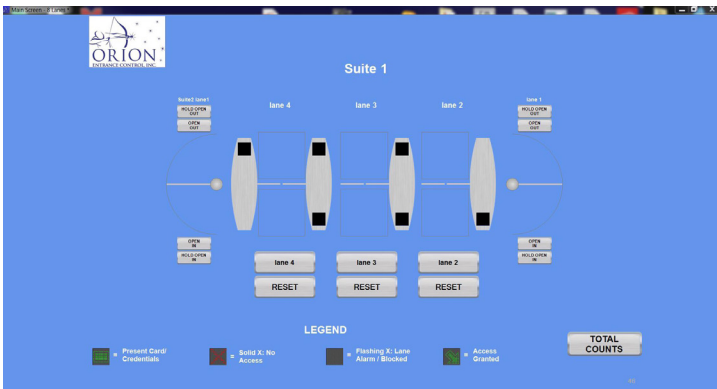

Product Data Sheet

IRLC-SW Infinity Remote Lane Control-Software

The Orion Entrance Control SpeedLane™ turnstiles are enhanced by incorporating the Infinity Remote Lane Control™ (IRLC) software. The IRLC is a user-friendly lane control software that is intuitive and offers an array of support for end users and integrators.

Orion’s Infinity Remote Lane Control software offers a robust set of features, including advanced alarm type display, technical service tools, lane beam status, I/O status, and on-the-fly volume adjustment.

Infinity Remote Lane Control software maximizes the performance of your Orion SpeedLane turnstile project and can be managed on your PC.

The colors presented herein are illustrative only. Orion Entrance Control, Inc., reserves the right to change product specifications without prior notice.