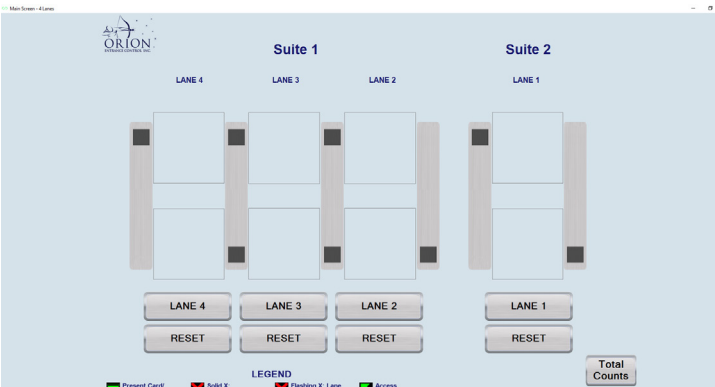

Product Data Sheet

IRLC-SW Infinity Remote Lane Control-Software

The Orion Entrance Control SpeedLane™ turnstiles are enhanced by incorporating the Infinity Remote Lane Control™ (IRLC) software. The IRLC is a user-friendly lane control software that is intuitive and offers an array of support for end users and integrators.

Orion's Infinity Remote Lane Control software offers a robust set of features, including advanced alarm type display, technical service tools, lane beam status, I/O status, and on-the-fly volume adjustment.

Infinity Remote Lane Control software maximizes the performance of your Orion SpeedLane turnstile project and can be managed on your PC.

The colors presented herein are illustrative only. Orion Entrance Control, Inc., reserves the right to change product specifications without prior notice.