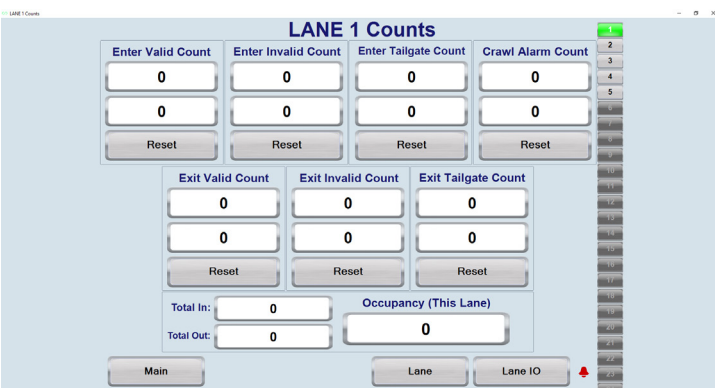

Product Data Sheet

IRLC-SW Infinity Remote Lane Control-Software

The Orion Entrance Control SpeedLane™ turnstiles are enhanced by incorporating the Infinity Remote Lane Control™ (IRLC) software. The IRLC is a user-friendly lane control software that is intuitive and offers an array of support for end users and integrators.

Orion's Infinity Remote Lane Control software offers a robust set of features, including advanced alarm type display, technical service tools, lane beam status, I/O status, and on-the-fly volume adjustment.

Infinity Remote Lane Control software maximizes the performance of your Orion SpeedLane turnstile project and can be managed on your PC.

The colors presented herein are illustrative only. Orion Entrance Control, Inc., reserves the right to change product specifications without prior notice.