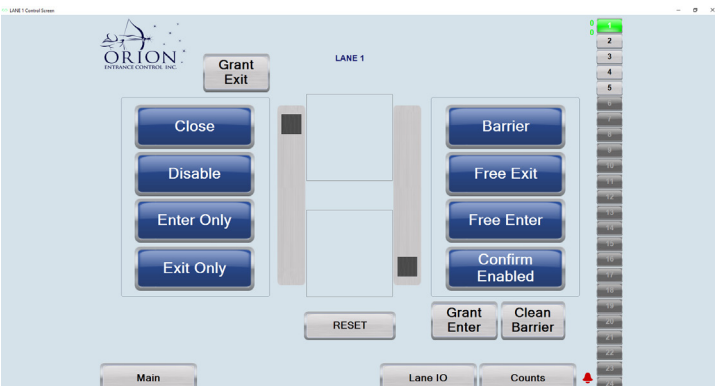

Product Data Sheet

IRLC-SW Infinity Remote Lane Control-Software

The Orion Entrance Control SpeedLane™ turnstiles are enhanced by incorporating the Infinity Remote Lane Control™ (IRLC) software. The IRLC is a user-friendly lane control software that is intuitive and offers an array of support for end users and integrators.

Orion's Infinity Remote Lane Control software offers a robust set of features, including advanced alarm type display, technical service tools, lane beam status, I/O status, and on-the-fly volume adjustment.

Infinity Remote Lane Control software maximizes the performance of your Orion SpeedLane turnstile project and can be managed on your PC.

The colors presented herein are illustrative only. Orion Entrance Control, Inc., reserves the right to change product specifications without prior notice.