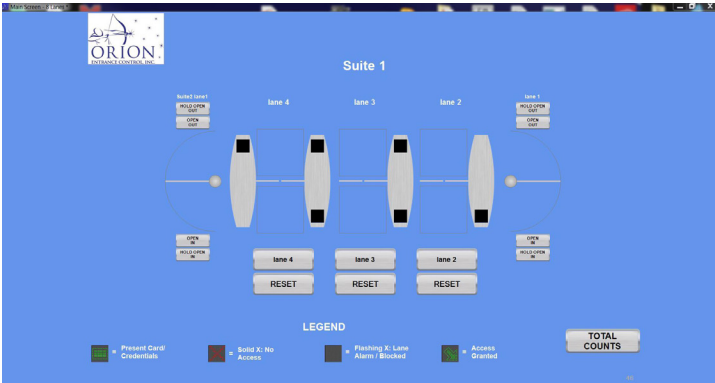

PRODUCT

Data Sheet

IRLC-SW

Infinity Remote Lane Control-Software

The Orion Entrance Control SpeedLane™ turnstiles are enhanced by incorporating the Infinity Remote Lane Control™ (IRLC) software. The IRLC is a user-friendly lane control software that is intuitive and offers an array of support for end users and integrators.

Orion’s Infinity Remote Lane Control software offers a robust set of features, including advanced alarm type display, technical service tools, lane beam status, I/O status, and on-the-fly volume adjustment.

Infinity Remote Lane Control software maximizes the performance of your Orion SpeedLane turnstile project and can be managed on your PC.

The colors presented herein are illustrative only. Orion Entrance Control, Inc., reserves the right to change product specifications without prior notice. Not responsible for typographical errors.