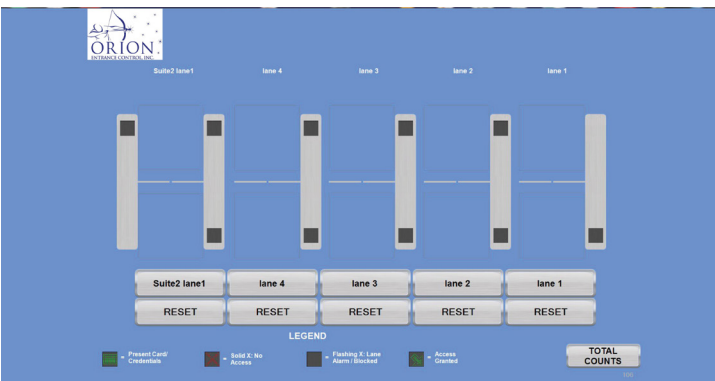

PRODUCT

Data Sheet

IRLC-SW

Infinity Remote Lane Control-Software

The Orion Entrance Control SpeedLane™ turnstiles are enhanced by incorporating the Infinity Remote Lane Control™ (IRLC) software. The IRLC is a user-friendly lane control software that is intuitive and offers an array of support for end users and integrators.

Orion’s Infinity Remote Lane Control software offers a robust set of features, including advanced alarm type display, technical service tools, lane beam status, I/O status, and on-the-fly volume adjustment.

Infinity Remote Lane Control software maximizes the performance of your Orion SpeedLane turnstile project and can be managed on your PC.

The colors presented herein are illustrative only. Orion Entrance Control, Inc., reserves the right to change product specifications without prior notice. Not responsible for typographical errors.