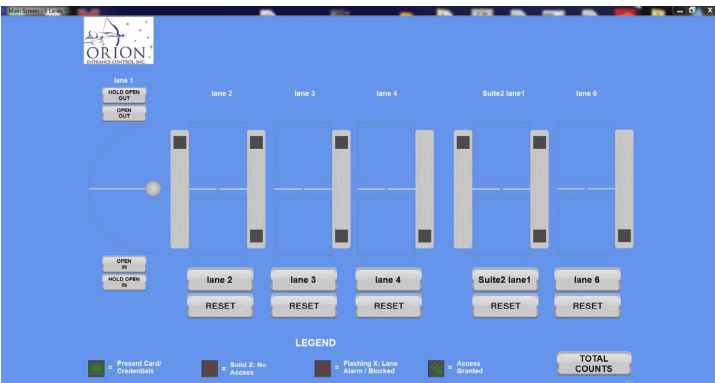

PRODUCT

Data Sheet

IRLC-SW

Infinity Remote Lane Control-Software

The Orion Entrance Control SpeedLane™ turnstiles are enhanced by incorporating the Infinity Remote Lane Control™ (IRLC) software. The IRLC is a user-friendly lane control software that is intuitive and offers an array of support for end users and integrators.

Orion’s Infinity Remote Lane Control software offers a robust set of features, including advanced alarm type display, technical service tools, lane beam status, I/O status, and on-the-fly volume adjustment.

Infinity Remote Lane Control software maximizes the performance of your Orion SpeedLane turnstile project and can be managed on your PC.

The colors presented herein are illustrative only. Orion Entrance Control, Inc., reserves the right to change product specifications without prior notice. Not responsible for typographical errors.